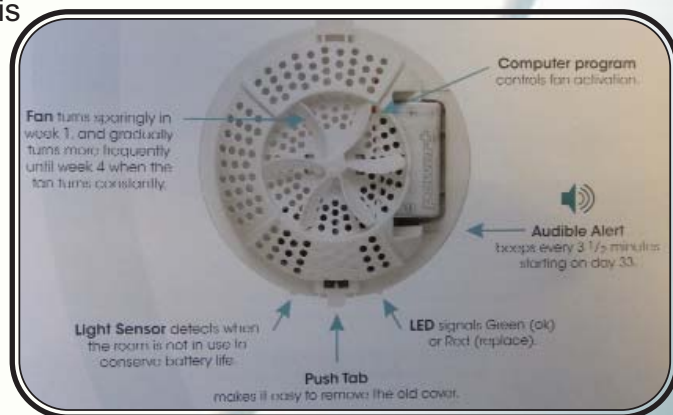

Appearance and odor.....	Off white, scented dome.
Specific Gravity.....	N/A
VOC.....	0
NFPA Fire Rating.....	Flammable

ODOR CONE comes in Cinnamon, Fresh, Mango and Mint scents.

ONLY OMEGA™

Fairfield, CA 94534

1-800-571-7347 www.onlyomega.com Fax: 707-864-8134