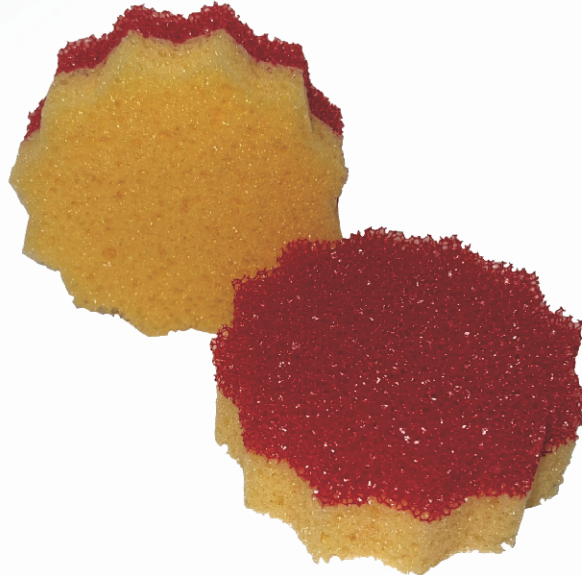

STAR DUAL SCRUBBY SPONGE

Non-Scratch Cleaning Sponge
Tough in Cold & Soft in Warm Water

CODE # P9247

The **STAR DUAL SCRUBBY SPONGE** is unlike common sponges and scrubber products, you control your scrubbing power! **STAR DUAL SCRUBBY SPONGE** is a dual-sided sponge that is scrubby on one side and a soft urethane foam on the other. The yellow urethane side is perfect for smoother surfaces, soaking up excess liquids and it can absorb up to 6 times the water. The red foam is firmer in cold water for tough scrubbing and softer in warm water for light cleaning. Both sides are safe to use on over a dozen different surfaces such as glass, stainless steel, floors, walls, non-stick coatings, copper, chrome, leather and will not leave scratch marks. The **STAR DUAL SCRUBBY SPONGE** can be used to wash anything from dishes to cars! When properly maintained, the **STAR DUAL SCRUBBY SPONGE** can resist odors and stains for up to 8 weeks! Quickly and efficiently clean utensils, dishes, furniture, siding, sneakers, bathtubs and more. This one-of-a-kind sponge is designed to fit comfortably in your hand providing good grip and coverage so you can spend less time scrubbing.